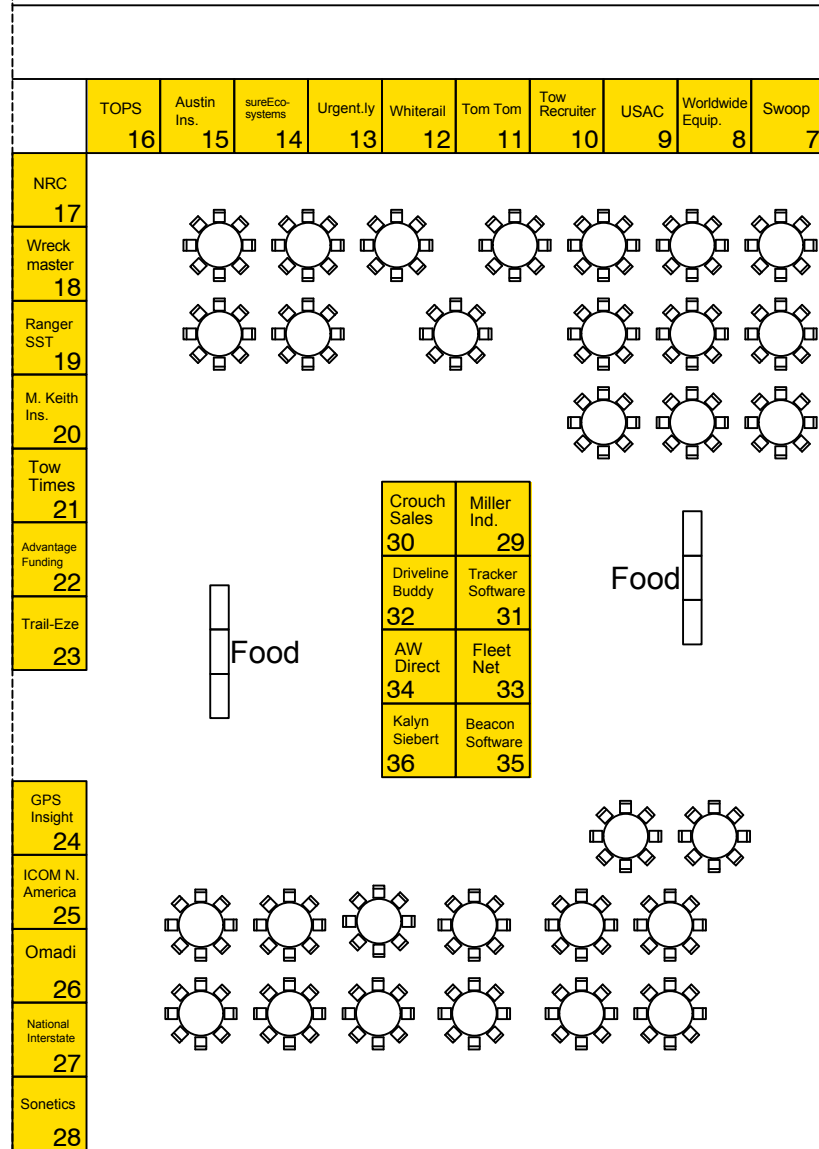

Session Room

TOPS 16	Austin Ins. 15	sureEco-systems 14	Urgent.ly 13	Whiterail 12	Tom Tom 11	Tow Recruiter 10	USAC 9	Worldwide Equip. 8	Swoop 7
------------	-------------------	-----------------------	-----------------	-----------------	---------------	---------------------	-----------	-----------------------	------------

NRC 17
Wreck master 18
Ranger SST 19
M. Keith Ins. 20
Tow Times 21
Advantage Funding 22
Trail-Eze 23

GPS Insight 24
ICOM N. America 25
Omadi 26
National Interstate 27
Sonetics 28

Crouch Sales 30	Miller Ind. 29
Driveline Buddy 32	Tracker Software 31
AW Direct 34	Fleet Net 33
Kalyn Siebert 36	Beacon Software 35

GEICO 6
Reserved 5
Jerr-Dan 4
Kapnick Ins. 3
Landoll Trailers 2
NSD 1

Stage

Lift

Entrance